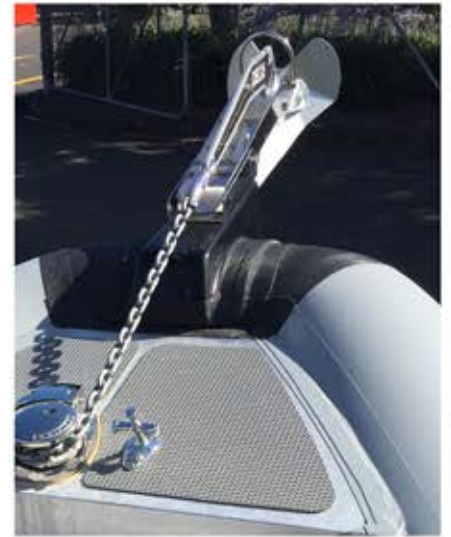

**Jockey Small
SPI-J1**

**2 Seat Jockey
SPI-J2**

**3 Seat Jockey
SPI-J3**

**EURO
SPI-EUCO**

**Tall Narrow Console
SPI-COTN**

**Chilly Bin/Seat & Back Rest
SPI-CO550CHSEBR**

RAILBLAZA Mounts **

Deck Grips **

Bow Roller

Inside Rope Goes

Fusion Speaker System **

Bimini **

Rocket Launchers **

Ski Arches **

**** Please note that selected accessories have more than one option available.**